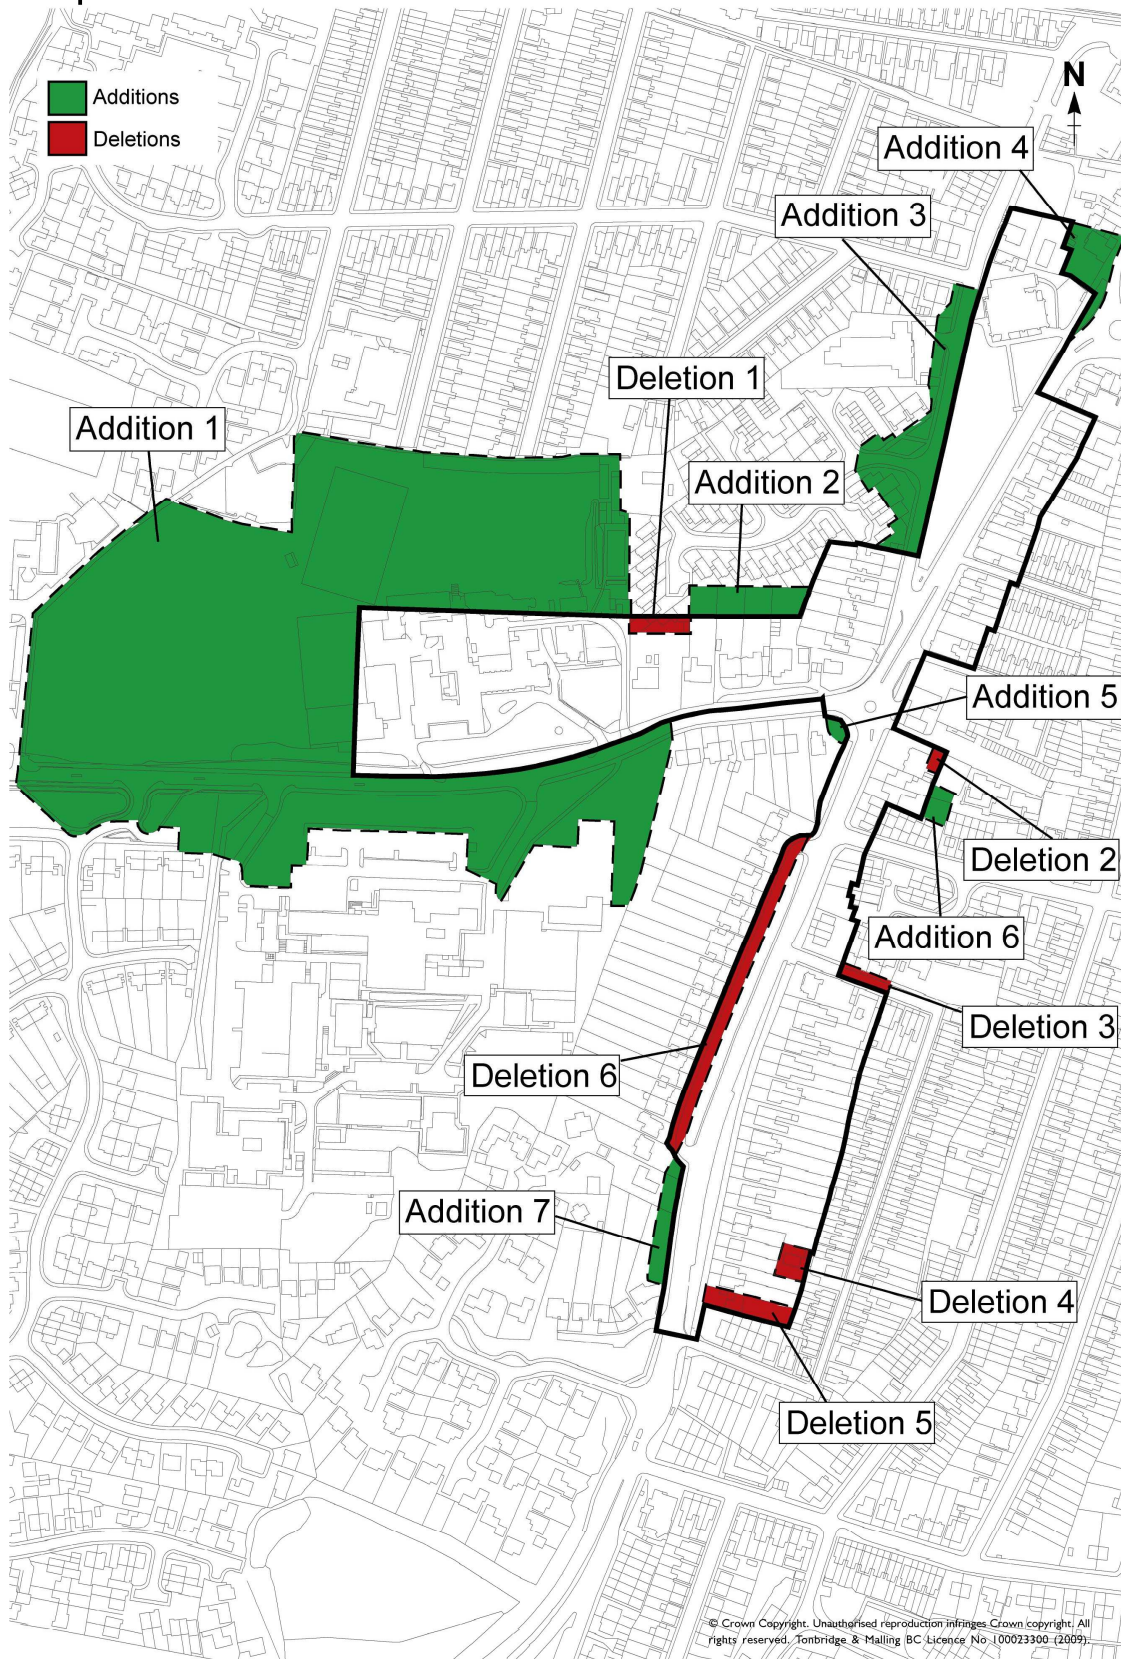

Quarry Hill Conservation Area Proposed Additions and Deletions

Not to scale